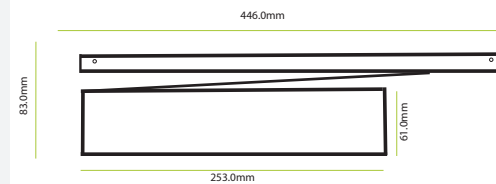

DRAWINGS

Dimensions shown are for the cover

Further finishes available on request