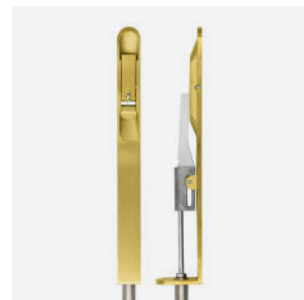

Prostyle Lever Action Flush Bolt 60.03.XX.XX

- Finish and size options available

TECHNICAL SPECIFICATIONS

- Quality lever action flush bolts complete with strike plates
- Fire Rated
- See data sheet 60.03.90 for the Prostyle Flush Bolt Intumescent

Size Options available:

60.03.01.07	150 x 19mm
60.03.01.07.R	150 x 19mm Radius
60.03.02.07	200 x 19mm
60.03.02.07.R	200 x 19mm Radius
60.03.04.07	300 x 19mm
60.03.04.07.R	300 x 19mm Radius
60.03.05.07	450 x 19mm
60.03.05.07.R	450 x 19mm Radius
60.03.06.07	600 x 19mm
60.03.06.07.R	600 x 19mm Radius
60.03.08.07	900 x 19mm (non-fire rated)
60.03.08.07.R	900 x 19mm (non-fire rated) Radius

FINISHES

Satin Stainless Steel
60.03.XX.07

Polished Brass
60.03.XX.04

Satin Brass
60.03.XX.05

Matt Black
60.03.XX.21