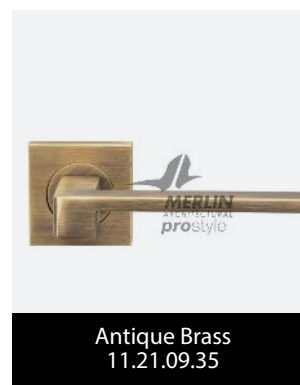

AVAILABLE FINISHES