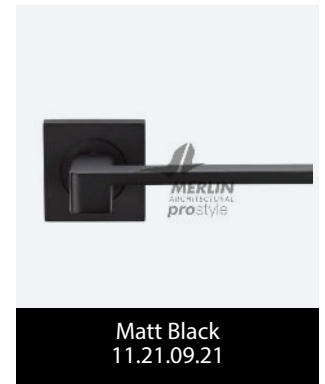

AVAILABLE FINISHES