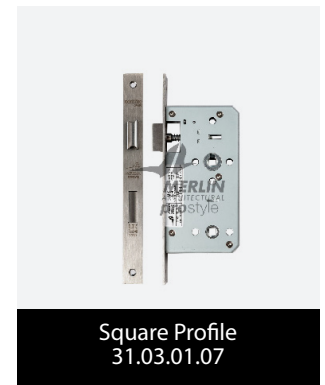

OTHER VARIATIONS AVAILABLE