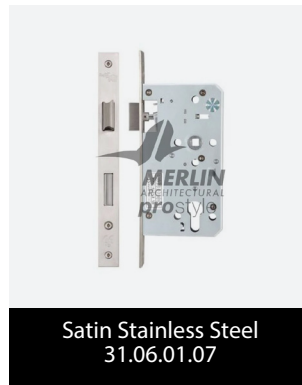

AVAILABLE FINISHES