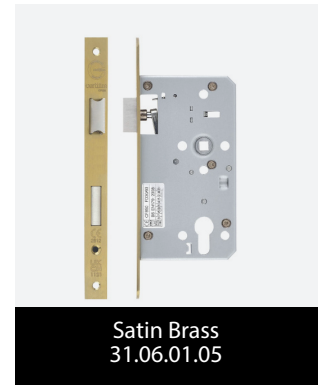

AVAILABLE FINISHES