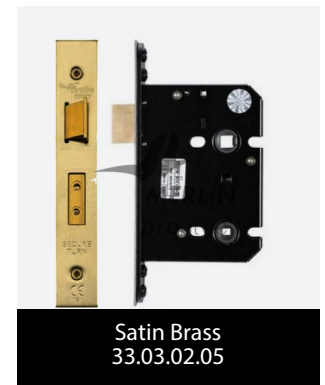

Prostyle Bathroom Lock 76mm 33.03.02

- Architectural quality bathroom lock case
- Pierced for bolt through handle fixings at 38mm centres
- 10 year mechanical guarantee

TECHNICAL SPECIFICATIONS

- Suitable for most unsprung lever handles
- Square forends standard - radius forends available also.
- Deadbolt follower 5mm standard - 8mm option available
- DOP certificate can be supplied on request

UK
CA
1121

AVAILABLE FINISHES

DRAWINGS