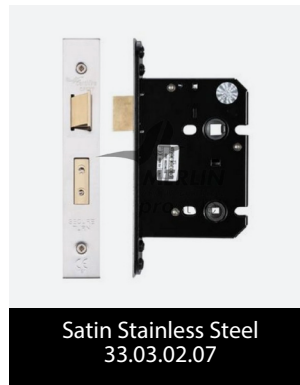

Prostyle Bathroom Lock 76mm 33.03.02

- Architectural quality bathroom lock case
- Pierced for bolt through handle fixings at 38mm centres
- 10 year mechanical guarantee

TECHNICAL SPECIFICATIONS

- Suitable for most unsprung lever handles
- Square forends standard - radius forends available also.
- Deadbolt follower 5mm standard - 8mm option available
- DOP certificate can be supplied on request

UK
CA
1121

AVAILABLE FINISHES

DRAWINGS