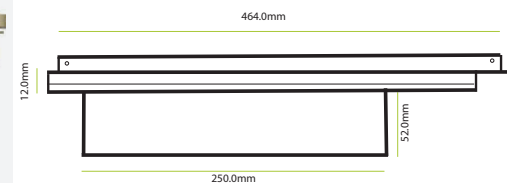

Prostyle Concealed Overhead Door Closer EN2-4 Fully Adjustable

50.06.01.15

- Variable power adjustable EN2-4 for doors up to 80kg and 1100mm wide
- Fits in a 44mm fire door - been tested in various door slabs
- Assists BS8300 for DocM contracts - helping to assist door sets with ease of opening.

TECHNICAL SPECIFICATIONS

- Available in a range of finishes
- Opening angle 110°
- Two Stage Speed Regulation
- 25 Year Guarantee
- Fire tested to EN1634-1
- Successfully third party tested to BS EN1154 & CE marked to power size 2

AVAILABLE FINISHES

DRAWINGS

Dimensions shown are in mm

Further finishes available on request